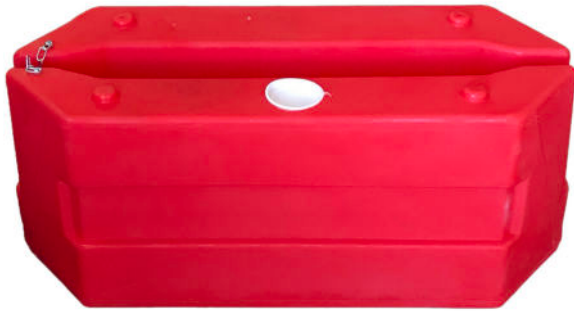

Rota Block Mini

Product Info:

The Rota Block Mini will adapt to corners and uneven ground effortlessly and its compact size means transportation and handling is a breeze.

The Rota Block Mini has been designed to support fence panels up to 2 metres high and various panel lengths. Fence panels are easily secured using the safety fastening which provides stability and allows for simple adjustment where needed.

Once in place and water filled each Rota Block Mini will contribute a generous 105 kg support to your fencing. In wind speed testing, multiple Rota Block minis successfully tested up to 73mph.

Key Features:

- Easy One Person Assembly
- Smaller Panels Can Be Used
- Easy Water Run Off Under Panels
- Highest Wind Speed Rated 3.5m Fence Ballast on the Market
- Water Release Bung at Base for Stress Free Site Clearance
- Reflective Strip Option
- Available in a Range of Colours
- Branding Options Available

Specifications:

Product	Rota Block Mini
Length	1000mm
Width	390mm
Height	414mm
Weight (E / F)	9 / 105 kg
Colour	Red / White / Custom