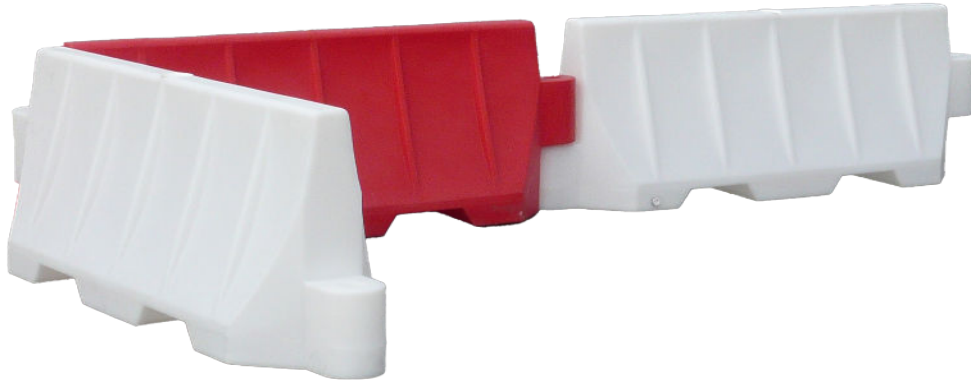

### Product Info:

'Robust and Versatile' – that is the mantra for the Sitewall barrier. Easily adaptable to corners or angles without compromising on strength, the Sitewall barrier wits well in any environment.

Manufactured from prime UV stabilised HDPE, each barrier can be water or sand filled, making their total weight, an impressive 300kg.

Like all of the Oaklands barrier range, the Sitewall is easy to deploy and when used with the mesh fencing option, stands at 2 metres high, providing a secure and safe boundary for your site or pedestrian walkway.

### Key Features:

- UV Stabilised HDPE
- Adaptable & Versatile
- Robust
- Easy to Deploy
- Provides Safe & Secure Boundary
- Accessories Available:
  - Mesh Panel

### Specifications:

Product	Sitewall
Length	1600mm
Width	400mm
Height	650mm
Weight (E / F)	15 / 300 kg
Colour	Red / White